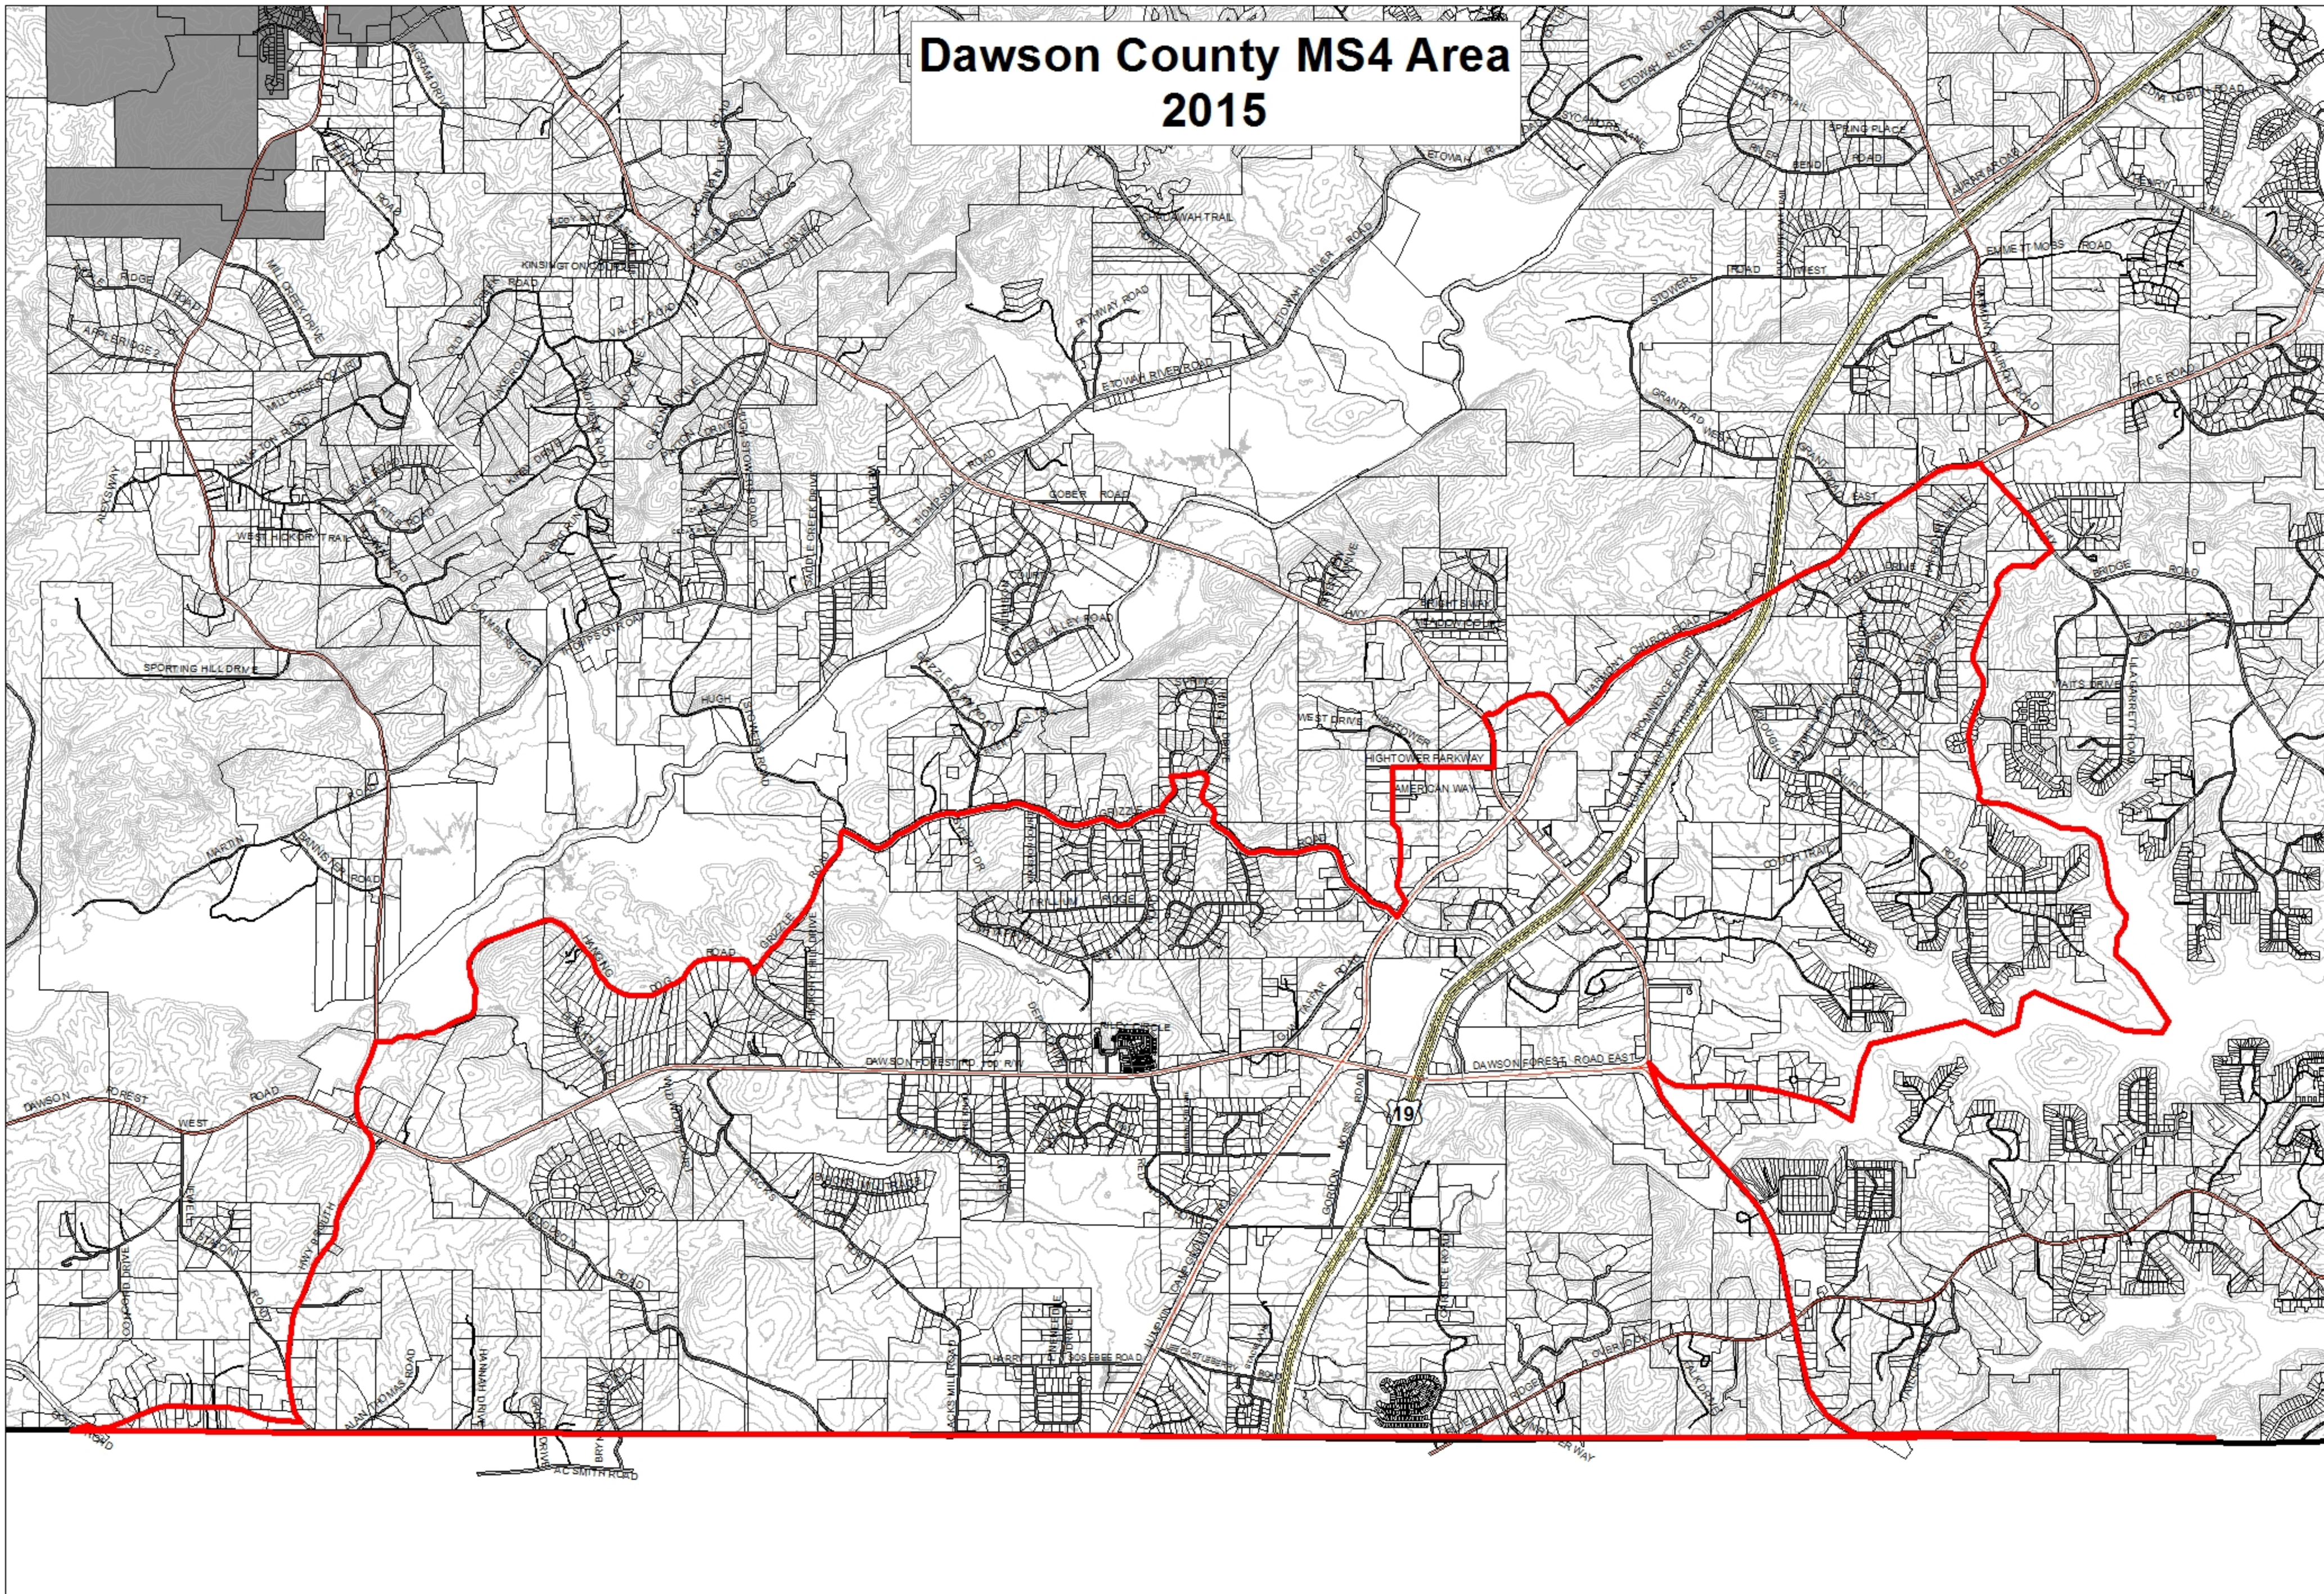

Dawson County MS4 Area 2015

- Legend**
- MS4 Area
 - Parcel
 - CountyLine
 - Road Type**
 - Dawsonville
 - 20' Contours
 - County RD
 - State Hwy
 - US Hwy